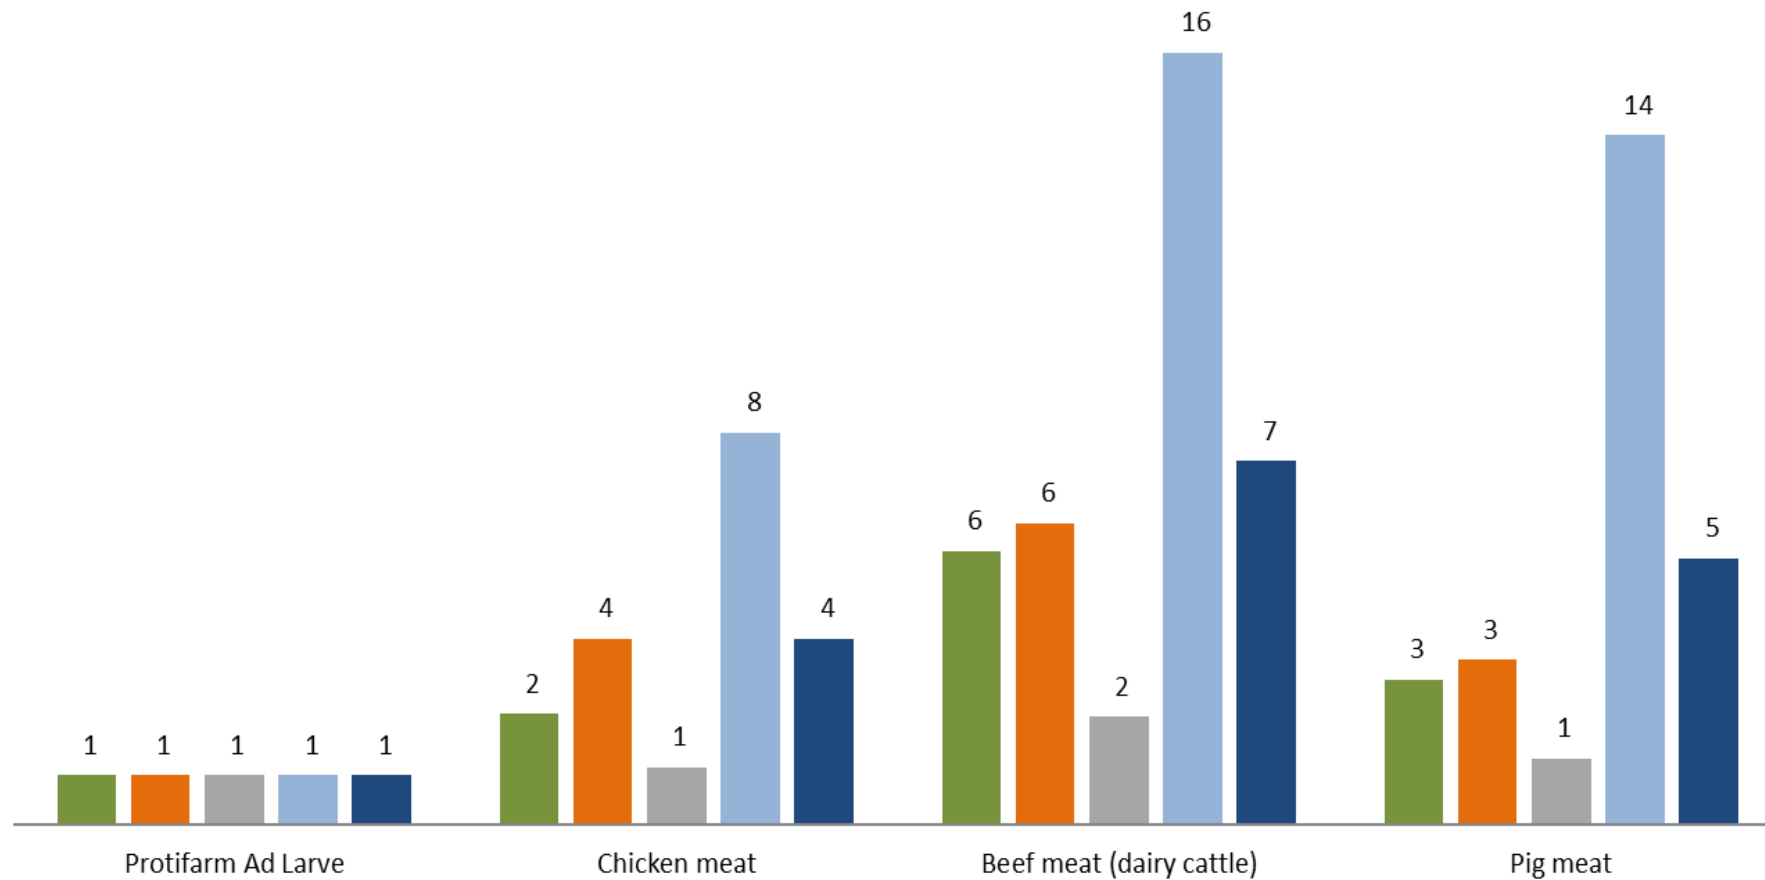

Naturally high in minerals

Naturally high in vitamins

Natural source of Omega 3

Naturally high in fiber

40000000
40x
more effective
than beef

Relative environmental impact of various animal protein sources

■ Land occupation ■ Global warming ■ Non-renewable energy ■ Water use ■ Weighted average

All produced on industrial
scale, fully robotized.

But how do you make
mainstream food
out of insects?

Fiber Textured Insect Protein (as meat replacer)